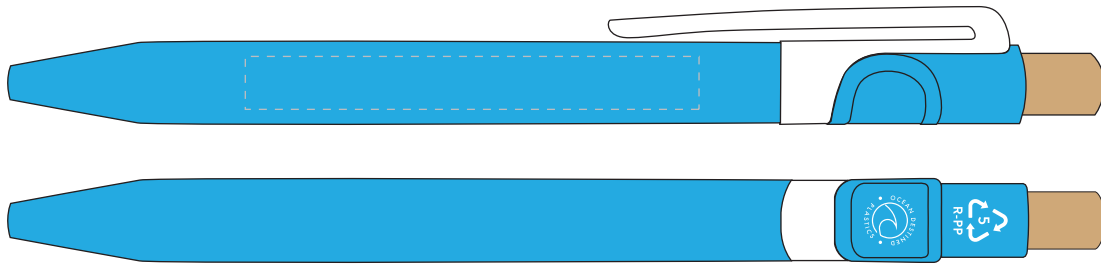

Your Ref:	Quantity:	Product Code: TPC000119
Our Ref:	Version: 1	Product Colour: CYAN

**PRINTING CONCERNS:**

**PRODUCT INFO:**

We stock this item in the following colours

**PANTONE REFERENCE(S)**

- Colour 1
- Colour 1
- Colour 1
- Colour 1

ARTWORK SCALE 100%

ARTWORK SCALE 100%  
Max print area: 60mm x 7mm

Product Image for visualisation  
- colours may vary

**The dashed line is to demonstrate print area and will not appear on your printed item**